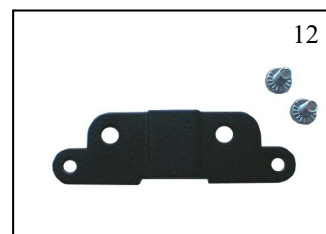

Sheet n°6 – 992.50.13

Date January 2004 - 2nd revision September 2005

5250 / 5251

5250/180 WIRE GUARD ASSEMBLY

5250/1 LENS DIA. 130 MM

660/10 MIRROR – PACK OF 3 PIECES

250/4 LENS CLIPS PACK OF 9 PIECES

5250/12 CARRIAGE AND MIRROR SUPPORT

5250/2 FIXED BRACKET PACK OF 2 PIECES

5240/17 HINGED BRACKET

5250/20 BOTTOM FIXED BRACKET ASSEMBLY

5240/105 DOOR LOCK

5250/4 HINGE PIN

5250/11 GUIDE RAILS

5250/10 GUIDE RAILS SUPPORT

153/1 SWITCH EUROPE 250V - 8A