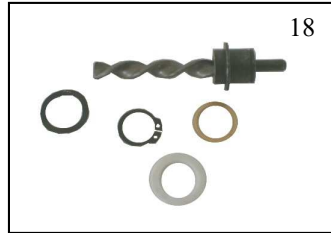

Sheet n°6 – 992.50.13

Date January 2004 - 2nd revision September 2005

5250 / 5251

5250/180 WIRE GUARD ASSEMBLY

5250/1 LENS DIA. 130 MM

660/10 MIRROR – PACK OF 3 PIECES

250/4 LENS CLIPS PACK OF 9 PIECES

5250/12 CARRIAGE AND MIRROR SUPPORT

5250/2 FIXED BRACKET PACK OF 2 PIECES

5240/17 HINGED BRACKET

5250/20 BOTTOM FIXED BRACKET ASSEMBLY

5240/105 DOOR LOCK

5250/4 HINGE PIN

5250/11 GUIDE RAILS

5250/10 GUIDE RAILS SUPPORT

153/1 SWITCH EUROPE 250V - 8A

153/2 SWITCH USA / CAN / EUROPE 125V – 20A 250V 10A

5250/14 CABLE CLAMP PACK OF 3 PIECES

5250/13 LAMPSOCKET ASSEMBLY 120V

17

5140/36 CERAMIC TERMINAL
BLOCK E72
PACK OF 3 PIECES

18

5250/6 FOCUS DRIVE
ASSEMBLY M.O.

19

5250/7 FOCUS KNOB BLACK
MK2

20

5250/15 IN LINE SWITCH
CABLE ASSEMBLY
EUROPE

21

5250/22 IN LINE SWITCH
CABLE ASSEMBLY
USA / CAN

22

5660/5 IN LINE SWITCH BASE
PLUS COVER