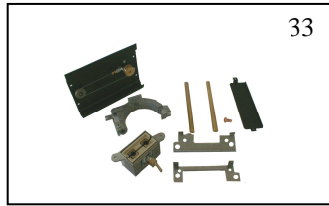

25

**5370/181** WIRE GUARD  
ASSEMBLY MK2

26

**5680/201** LAMP HOLDER  
CARRIAGE MK2

27

**5680/113** GUIDE RAILS MK2  
PACK OF 2 PIECES

28

**5271/114** FOCUS CONTROL  
WIRE ASSEMBLY  
MK2

29

**5261/102** FOCUS CONTROL  
ASSEMBLY MK2

30

**5680/206** HEAT - LIGHT  
SHIELD MK2

31

**283/44** LAMP SOCKET ASSEMBLY  
BI-POST UL MK2

32

**5261/9** HINGE ASSEMBLY  
MK2