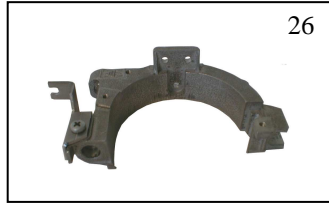

17

**5280/37** INTERNAL WIRING  
LAMP SOCKET TO SWITCH

18

**5280/42** INPUT CABLE ASSEMBLY  
7M M.O.-P.O. EUR.

19

**5280/10** CABLE CLAMP  
PACK OF 5 PIECES

20

**680/54** SWITCH HP  
125-250V M.O. USA/CAN

21

**680/52** HEAD MOUNTED  
SWITCH HOUSING

22

**680/18** INTERNAL WIRING UL  
LAMP SOCKET TO SWITCH

23

**5280/6** INPUT CABLE  
ASSEMBLY USA / CAN

24

**156/22** CABLE CLAMP UL  
USA / CAN

25

**5370/181** WIRE GUARD  
ASSEMBLY MK2

26

**5680/201** LAMP HOLDER  
CARRIAGE MK2

27

**5680/113** GUIDE RAILS MK2  
PACK OF 2 PIECES

28

**5271/114** FOCUS CONTROL  
WIRE ASSEMBLY  
MK2