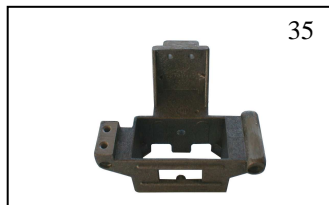

5681/199 RETROFIT KIT TO
NEW WIRE FOCUS

35