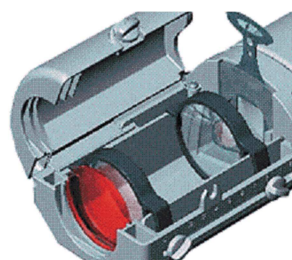

DIFFUSION GLASS

Order Code	Description	List Price
SAADGCP	Prismatic Diffusion Glass - 50mm diameter.	€ 14.50
SAADGID	Medium Diffusion Glass - 50mm diameter.	€ 14.50
SAADGL	Linear Spread Diffusion Glass - 50mm diameter.	€ 14.50
SAADGO	Obscure Diffusion Glass - 50mm diameter.	€ 14.50
SAADGSS	Soft Diffusion Glass - 50mm diameter.	€ 14.50
SAADGSSET	Diffusion Glass sample set of 6 - all 50mm diameter.	€ 88.00
SAADGWFO	Opal Diffusion Glass - 50mm diameter.	€ 14.50