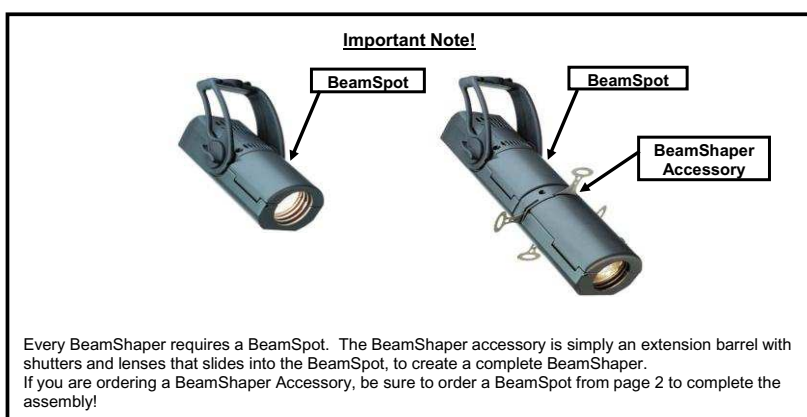

PROJECTEUR Découpe BT 50W 12V

AUREOL BEAMSHAPER

The Aureol BeamShaper is a high performance projection spotlight accessory for the Aureol BeamSpot. It precisely shapes and controls a beam of light using four integral shutters. It is also capable of projecting images using stainless steel or glass gobos. When added to an Aureol BeamSpot (required) it offers the same features as the BeamSpot with MR16 12V lamp, integral power supply and mounting options.

www.seleconlight.com/aureolbeamshaper

Product Features

- -This drop in lens barrel accessory turns any Aureol BeamSpot into a zoom ellipsoidal.
- -Dedicated designed aspheric lenses to maximise light output and projection clarity.
- -Beam angle zoom adjustment 26-50°.
- -Integrated gobo mounting. Rotatable lens barrel allows image rotation with screw lock off.
- -Four captive shaping shutters.

Order Code	Description	List Price
ARLBS01	Aureol BeamShaper Lens Barrel (turns a BeamSpot into a BeamShaper), white. Supplied with lamp.	€ 145.00
ARLBS03	Aureol BeamShaper Lens Barrel (turns a BeamSpot into a BeamShaper), black. Supplied with lamp.	€ 145.00